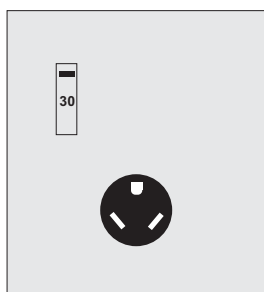

DIAGRAM

**WIRE RANGE
UNMETERED
SURFACE
MOUNT BOX**

#14 TO #8

POWER OUTLET PANEL DATA

Catalog Number:	RVU13C
Usually Ships:	Usually in Stock, Immediate Shipment
Weight:	10 lbs
Dimensions:	9 X 7 X 5
Regulatory Compliance:	UL Listed, NEMA 3R, ANSI
Warranty:	1 Year
Type:	Unmetered
Receptacle, Left Position:	Blank
Circuit Breaker, Left Position:	Blank
Receptacle, Center Position:	NEMA TT-30R, 30 Ampere, 125 Volt, 2-Pole, 3-Wire
Circuit Breaker, Center Position:	Non Ground Fault
Receptacle, Right Position:	Blank
Circuit Breaker, Right Position:	Blank
Mounting:	Surface Mount Box
Lighting:	Not Lighted
Options:	
Notes:	

ALSO AVAILABLE:

RVU13	30 Amp Box with Receptacle
RVU13C	30 Amp Box w/ Breaker & Receptacle
RVU54	50 Amp Box with Receptacle
RVU54C	50 Amp Box w/ Breaker & Receptacle
RVU41C	30/20 Amp Unmetered Surface Mount Box
RVU41CL	30/20 Amp Unmetered Surface Mount Box with Light
RVU41CP	30/20 Amp Unmetered Ped
RVU41CPL	30/20 Amp Unmetered Ped with Light
RVU61C	30/30/20 Amp Unmetered Surface Mount Box
RVU75C	50/30/20 Amp Unmetered Surface Mount Box
RVU75CL	50/30/20 Amp Unmetered Surface Mount Box with Light
RVU75CP	50/30/20 Amp Unmetered Pedestal
RVU75CPL	50/30/20 Amp Unmetered Ped with Light