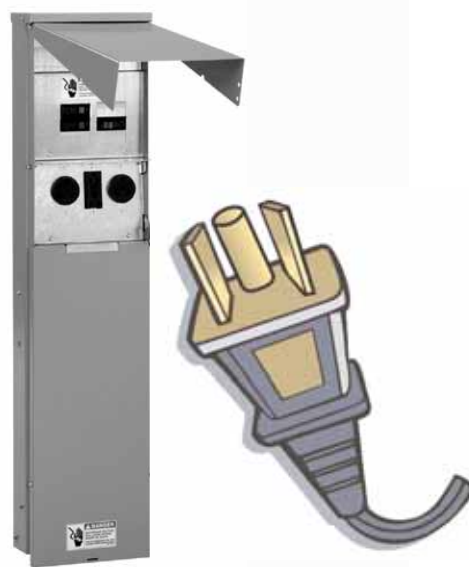

# RVU75CP

50/30/20 AMP PEDESTAL  
UNMETERED

50/30/20 AMP GALVANIZED STEEL PEDESTAL

## POWER OUTLET PANEL DATA

<b>Catalog Number:</b>	RVU75CP
<b>Usually Ships:</b>	1-3 Working Days (up to 10 pcs)
<b>Weight:</b>	45 lbs
<b>Dimensions:</b>	66 X 9 X 8
<b>Regulatory Compliance:</b>	UL Listed, NEMA 3R, ANSI
<b>Warranty:</b>	1 Year
<b>Type:</b>	Unmetered
<b>Receptacle, Left Position:</b>	NEMA 14-50R, 50 Ampere, 125/250 Volt, 3-Pole, 4-Wire
<b>Circuit Breaker, Left Position:</b>	Non Ground Fault
<b>Receptacle, Center Position:</b>	NEMA 5-20R2GFI, 20 Ampere, 125 Volt, 2-Pole, 3-Wire, with GFI
<b>Circuit Breaker, Center Position:</b>	Non Ground Fault
<b>Receptacle, Right Position:</b>	NEMA TT-30R, 30 Ampere, 125 Volt, 2-Pole, 3-Wire
<b>Circuit Breaker, Right Position:</b>	Non Ground Fault
<b>Mounting:</b>	Pedestal
<b>Interior Type:</b>	Standard 4 circuit
<b>Lighting:</b>	Not Lighted
<b>Options:</b>	Factory Installed Pedestal Extension
<b>Notes:</b>	Pedestal Ext is 26 inches

## ALSO AVAILABLE:

RVU13	30 Amp Box with Receptacle
RVU13C	30 Amp Box w/ Breaker & Receptacle
RVU54	50 Amp Box with Receptacle
RVU54C	50 Amp Box w/ Breaker & Receptacle
RVU41C	30/20 Amp Unmetered Surface Mount Box
RVU41CL	30/20 Amp Unmetered Surface Mount Box with Light
RVU41CP	30/20 Amp Unmetered Ped
RVU41CPL	30/20 Amp Unmetered Ped with Light
RVU61C	30/30/20 Amp Unmetered Surface Mount Box
RVU75C	50/30/20 Amp Unmetered Surface Mount Box
RVU75CL	50/30/20 Amp Unmetered Surface Mount Box with Light
<b>RVU75CP</b>	50/30/20 Amp Unmetered Pedestal
RVU75CPL	50/30/20 Amp Unmetered Ped with Light