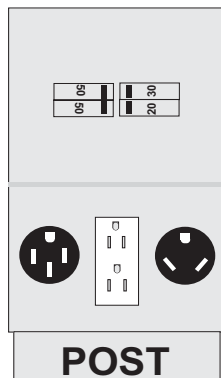

DIAGRAM

**WIRE RANGE
UNMETERED
PEDESTAL**

#6 TO 350 MSM

POWER OUTLET PANEL DATA

Catalog Number:	RVU75CP
Usually Ships:	1-3 Working Days (up to 10 pcs)
Weight:	45 lbs
Dimensions:	66 X 9 X 8
Regulatory Compliance:	UL Listed, NEMA 3R, ANSI
Warranty:	1 Year
Type:	Unmetered
Receptacle, Left Position:	NEMA 14-50R, 50 Ampere, 125/250 Volt, 3-Pole, 4-Wire
Circuit Breaker, Left Position:	Non Ground Fault
Receptacle, Center Position:	NEMA 5-20R2GFI, 20 Ampere, 125 Volt, 2-Pole, 3-Wire, with GFI
Circuit Breaker, Center Position:	Non Ground Fault
Receptacle, Right Position:	NEMA TT-30R, 30 Ampere, 125 Volt, 2-Pole, 3-Wire
Circuit Breaker, Right Position:	Non Ground Fault
Mounting:	Pedestal
Interior Type:	Standard 4 circuit
Lighting:	Not Lighted
Options:	Factory Installed Pedestal Extension
Notes:	Pedestal Ext is 26 inches

ALSO AVAILABLE:

RVU13	30 Amp Box with Receptacle
RVU13C	30 Amp Box w/ Breaker & Receptacle
RVU54	50 Amp Box with Receptacle
RVU54C	50 Amp Box w/ Breaker & Receptacle
RVU41C	30/20 Amp Unmetered Surface Mount Box
RVU41CL	30/20 Amp Unmetered Surface Mount Box with Light
RVU41CP	30/20 Amp Unmetered Ped
RVU41CPL	30/20 Amp Unmetered Ped with Light
RVU61C	30/30/20 Amp Unmetered Surface Mount Box
RVU75C	50/30/20 Amp Unmetered Surface Mount Box
RVU75CL	50/30/20 Amp Unmetered Surface Mount Box with Light
RVU75CP	50/30/20 Amp Unmetered Pedestal
RVU75CPL	50/30/20 Amp Unmetered Ped with Light